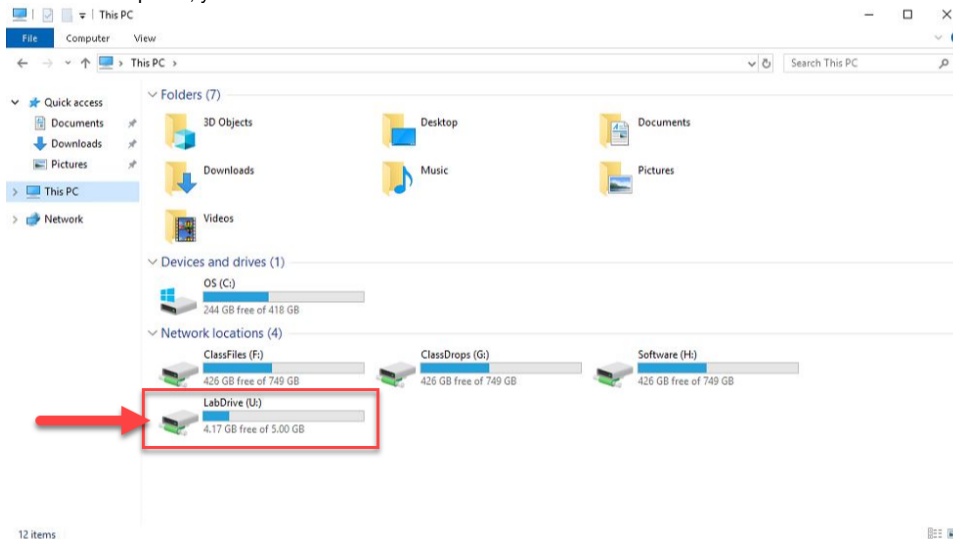

Accessing LabDrive

[Expand all](#) [Collapse all](#)

Overview

This article discusses how to access LabDrive in University computer labs.

Windows10

Accessing LabDrive in Windows

1. To access LabDrive, select the **File Explorer (#1)** icon  in the taskbar. In the File Explorer window, look to the left-side navigation and select **This PC (#2)**.

2. In Windows Explorer, you should see **LabDrive** in the list of Network Locations.

Mac OS X

Accessing LabDrive on Mac OS X

Using a Mac in a computer lab, LabDrive will be visible on the desktop as a mounted drive with **your username** as the title.