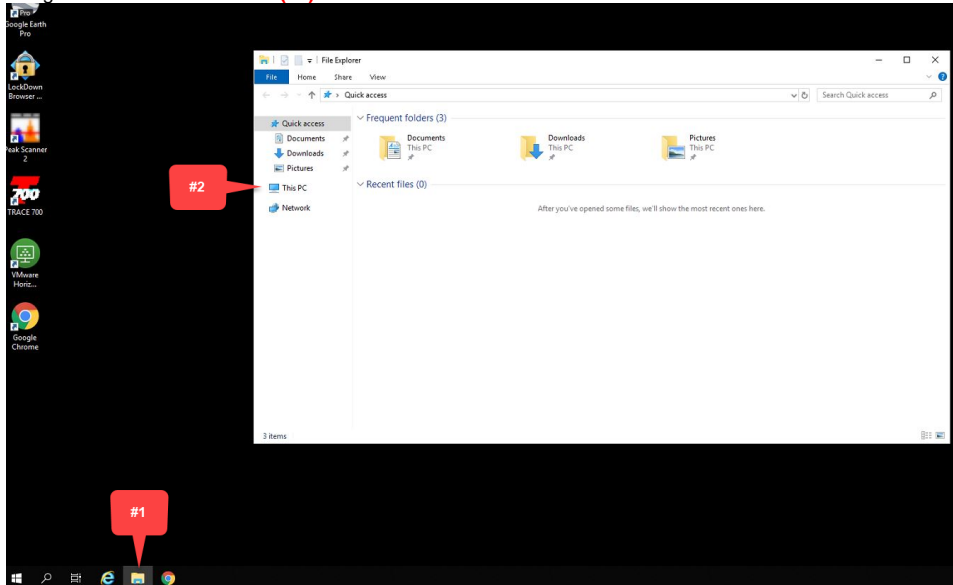

Accessing LabDrive

[Expand all](#) [Collapse all](#)

Overview

This article discusses how to access LabDrive in University computer labs.

Windows10

Accessing LabDrive in Windows

1. To access LabDrive, select the **File Explorer (#1)** icon  in the taskbar. In the File Explorer window, look to the left-side navigation and select **This PC (#2)**.

2. In Windows Explorer, you should see **LabDrive** in the list of Network Locations.

Mac OS X

Accessing LabDrive on Mac OS X

Using a Mac in a computer lab, LabDrive will be visible on the desktop as a mounted drive with **your username** as the title.

LabDrive can also be accessed from Finder, where it will appear as a folder with your username as its title.

How helpful was this information?

✦

Your Rating:  Results:  163 rates