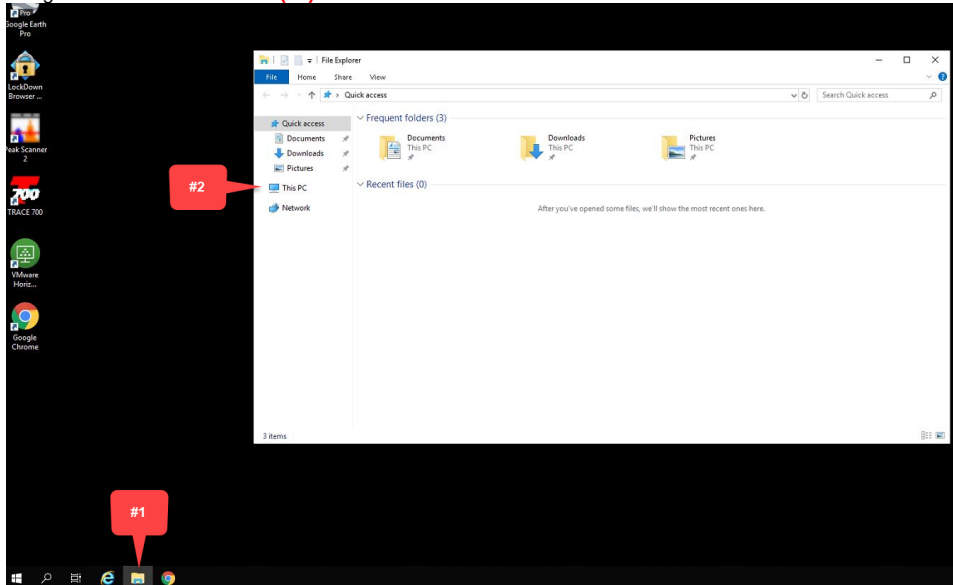

Accessing LabDrive

[Expand all](#) [Collapse all](#)

Overview

This article discusses how to access LabDrive in University computer labs.

Windows10

Accessing LabDrive in Windows

1. To access LabDrive, select the **File Explorer (#1)** icon  in the taskbar. In the File Explorer window, look to the left-side navigation and select **This PC (#2)**.

2. In Windows Explorer, you should see **LabDrive** in the list of Network Locations.

Mac OS X

Accessing LabDrive on Mac OS X

Using a Mac in a computer lab, LabDrive will be visible on the desktop as a mounted drive with **your username** as the title.

LabDrive can also be accessed from Finder, where it will appear as a folder with your username as its title.

How helpful was this information?

✚

Your Rating:  Results:  178 rates