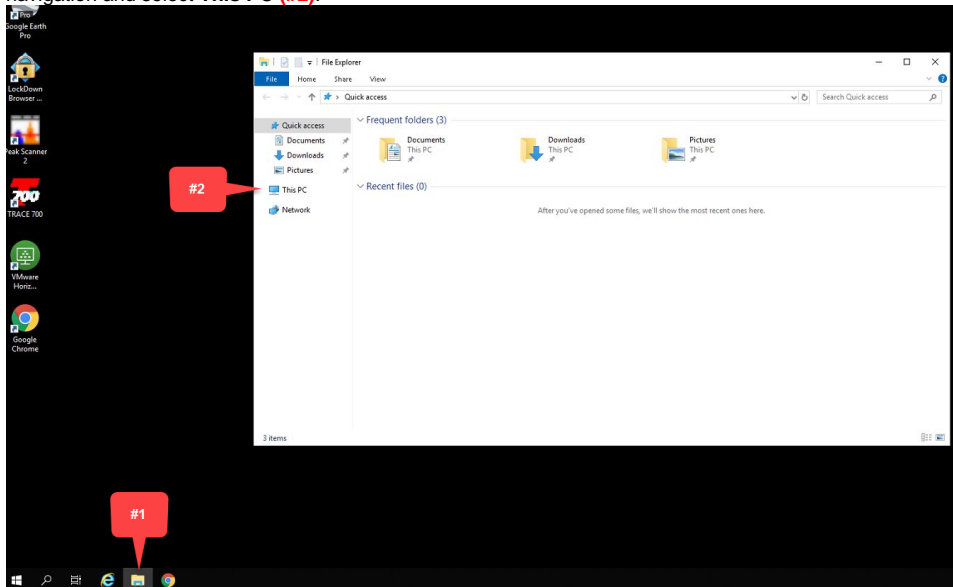

Accessing LabDrive

[Expand all](#) [Collapse all](#)

Overview

This article discusses how to access LabDrive in University computer labs.

Windows10

Accessing LabDrive in Windows

1. To access LabDrive, select the **File Explorer (#1)** icon  in the taskbar. In the File Explorer window, look to the left-side navigation and select **This PC (#2)**.

2. In Windows Explorer, you should see **LabDrive** in the list of Network Locations.

Mac OS X

Accessing LabDrive on Mac OS X

Using a Mac in a computer lab, LabDrive will be visible on the desktop as a mounted drive with **your username** as the title.